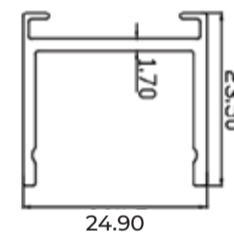

Types

Pendant/ Surface/ Recessed

Single Line Diagram

Pendant/ Surface Mounted

Profile Code
 SY-58

Recessed Mounted

Profile Code
 SY-72

Light Distribution

Direct

CRI \geq 90

TUNABLE
 WHITE

VIRAJ 25

Viraj 25 sleek and slim linear fixture has :

- Luminaire housing of extruded aluminium
- No visible screw
- Surface powder coated
- Snap-fit system
- LED PCB mounted on insert design with heat sink
- Bottom opening for easy maintenance
- Pendant with cable suspension
- M6 bolt for M6 fastener
- High-performance PMMA diffuser
- Energy-efficient LED

VIRAJ 25

VIRAJ 25 (DIRECT)

System Power	Dimensions
6W	L = 300mm
12W	L = 600mm
18W	L = 900mm
25W	L = 1200mm
50W	L = 2400mm

Order Options

CCT (Color Temperature)

- 3000K
- 4000K
- 5700K
- Tunable 2700K-6500K