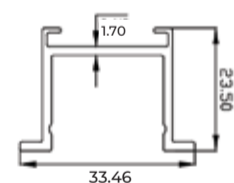

Types

Pendant/ Surface/ Recessed

Single Line Diagram

Pendant/ Surface Mounted

Profile Code
 SY-58

Recessed Mounted

Profile Code
 SY-72

Light Distribution

Direct

CRI \geq 90

TUNABLE
 WHITE

VIRAJ 25

Viraj 25 sleek and slim linear fixture has :

- Luminaire housing of extruded aluminium
- No visible screw
- Surface powder coated
- Snap-fit system
- LED PCB mounted on insert design with heat sink
- Bottom opening for easy maintenance
- Pendant with cable suspension
- M6 bolt for M6 fastener
- High-performance PMMA diffuser
- Energy-efficient LED

VIRAJ 25

VIRAJ 25 (DIRECT)

System Power	Dimensions
6W	L = 300mm
12W	L = 600mm
18W	L = 900mm
25W	L = 1200mm
50W	L = 2400mm

Order Options

CCT (Color Temperature)

- 3000K
- 4000K
- 5700K
- Tunable 2700K-6500K